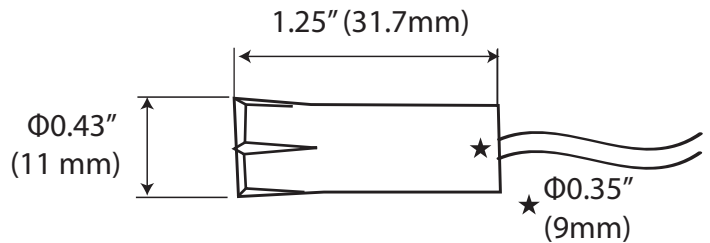

Model CR-1-120 Magnet Options

Model MCSS - Magnetic 3/8" recessed contact with set screws

Model MCS- Magnetic 3/8" recessed contact with wiring leads

Model MCS- Magnetic 3/8" recessed contact with wiring leads

Model SMSS - Magnetic surface mount contact with set screws