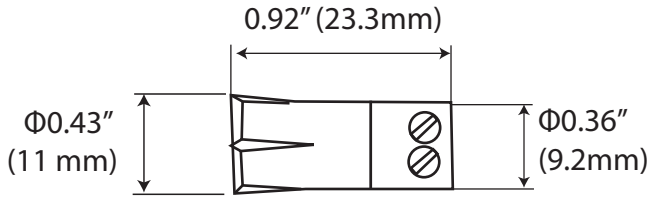

Model CR-1-120 Magnet Options

Model MCSS - Magnetic 3/8" recessed contact with set screws

Model MCS- Magnetic 3/8" recessed contact with wiring leads

Model MCS- Magnetic 3/8" recessed contact with wiring leads

Model SMSS - Magnetic surface mount contact with set screws