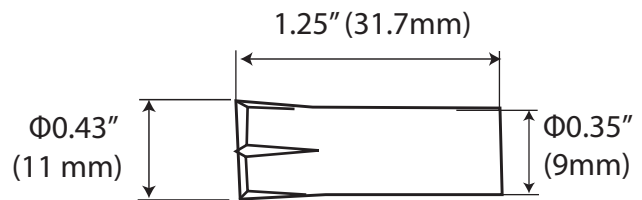

Model CR-1-120 Magnet Options

Model MCSS - Magnetic 3/8" recessed contact with set screws

Model MCS- Magnetic 3/8" recessed contact with wiring leads

Model MCS- Magnetic 3/8" recessed contact with wiring leads

Model SMSS - Magnetic surface mount contact with set screws