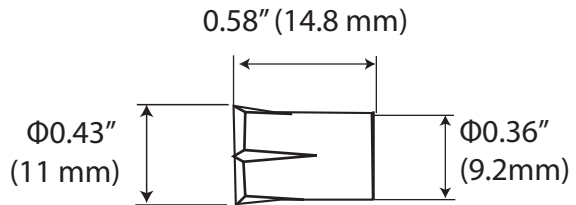

Model CR-1-120 Magnet Options

Model MCSS - Magnetic 3/8" recessed contact with set screws

Model MCS- Magnetic 3/8" recessed contact with wiring leads

Model MCS- Magnetic 3/8" recessed contact with wiring leads

Model SMSS - Magnetic surface mount contact with set screws